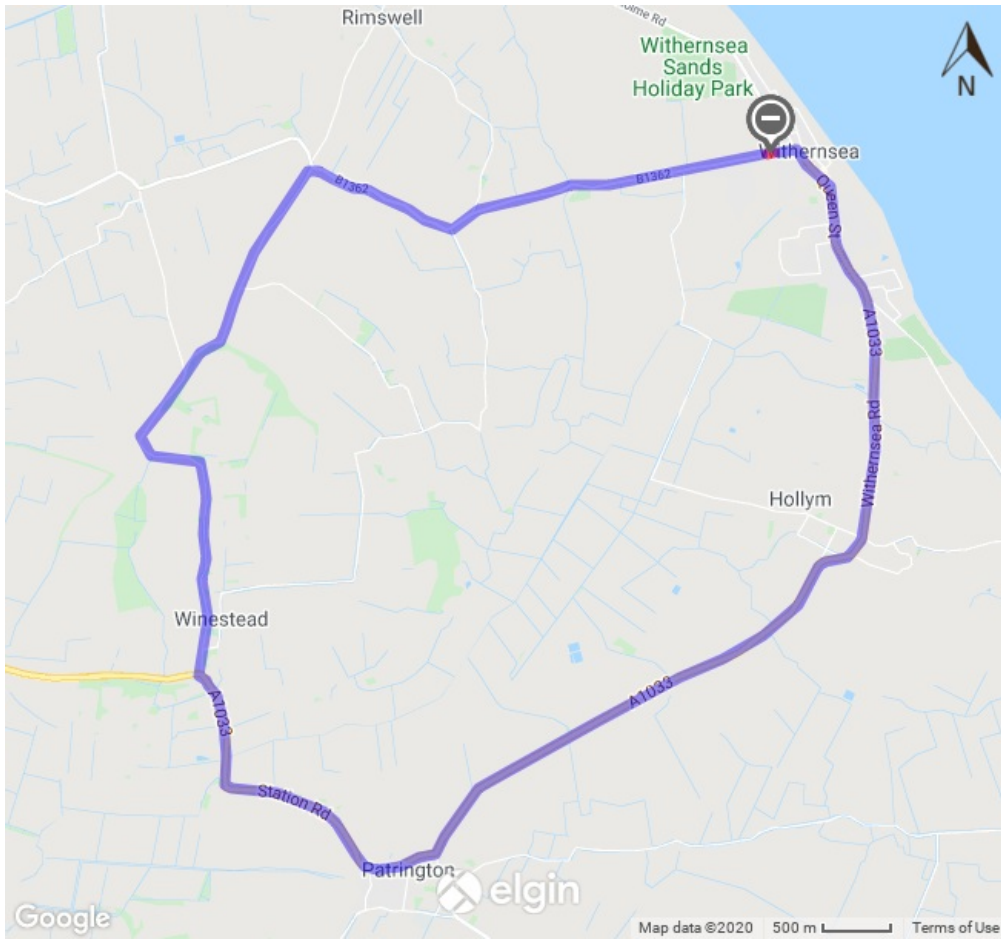

PROPOSED PLAN OF WORKS AND ASSOCIATED DIVERSION

Site : Withernsea - Hull Road (part) **Plan Number:** 117242185 **Date:** 26th May 2020 **Drawn by:** Ruth Wilson

Map data © [Google Terms of Use](#)

Map data © [Google Terms of Use](#)