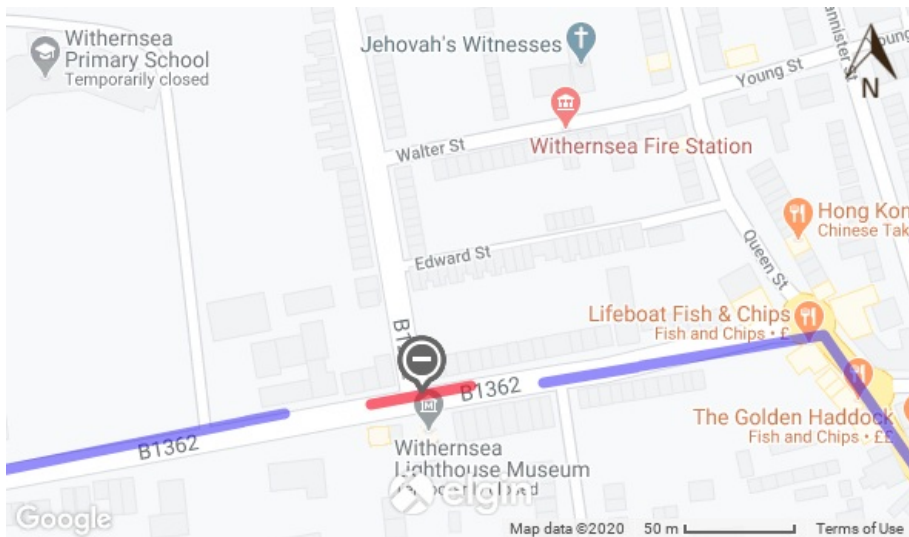

PROPOSED PLAN OF WORKS AND ASSOCIATED DIVERSION

Site : Withernsea - Hull Road (part) **Plan Number:** 117242185 **Date:** 26th May 2020 **Drawn by:** Ruth Wilson

Map data © [Google Terms of Use](#)

Map data © [Google Terms of Use](#)